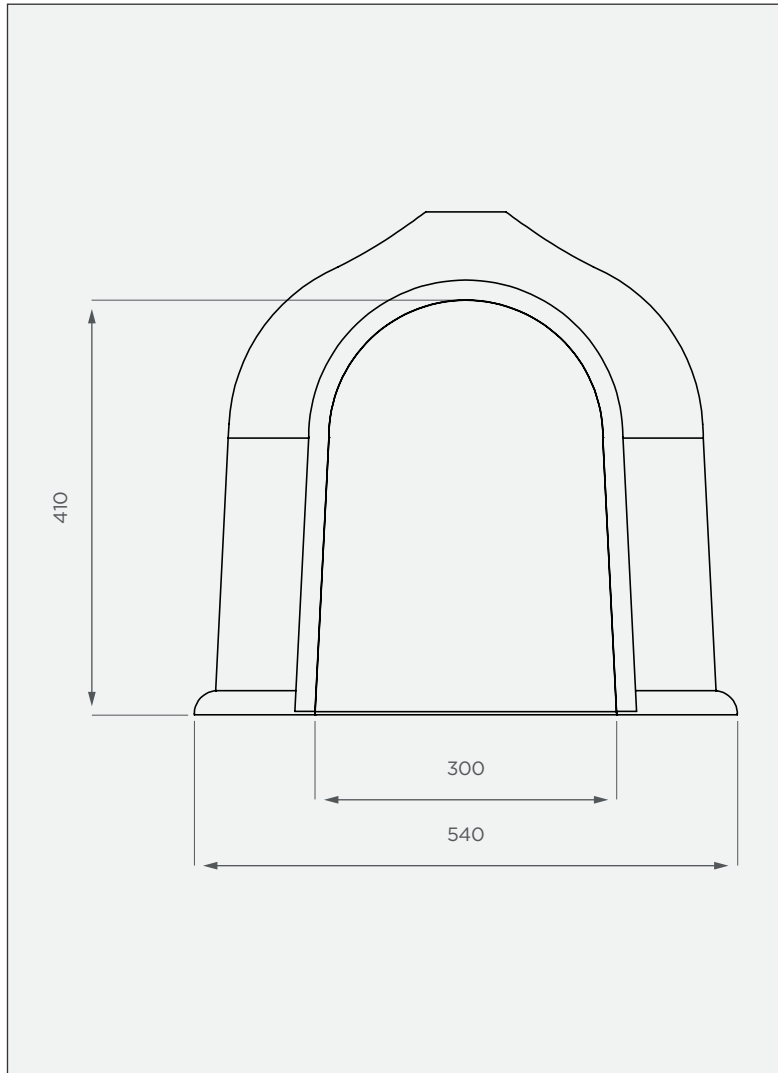

JoJo Pump Cover

This is a non-stock item in specific colours

FRONT VIEW

TOP VIEW

Standard Colours

These colours are available at a 14 calendar day lead time.

Note: Any colours not mentioned above can be custom manufactured at extended lead times.

3-year warranty

- Made with the best quality virgin LLDPE
- BPA-free

All dimensions are in millimeters and scale is not 100% to scale. This drawing is the property of JoJo.