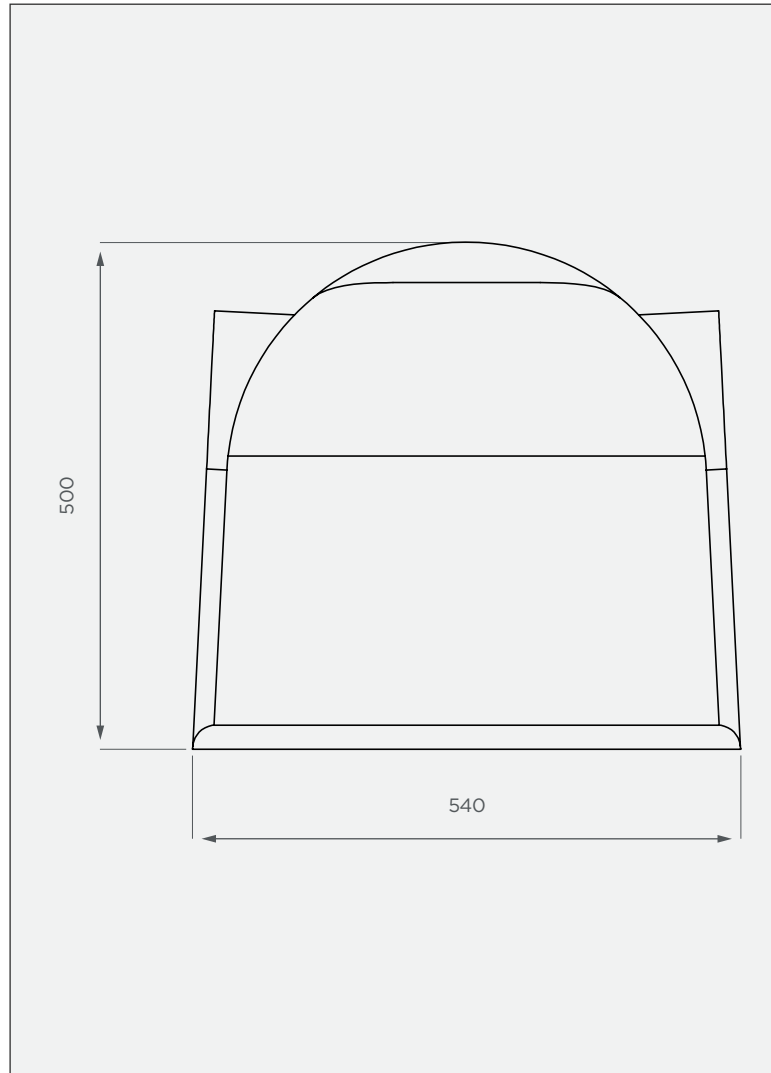

JoJo Pump Cover

This is a non-stock item in specific colours

FRONT VIEW

TOP VIEW

Standard Colours

These colours are available at a 14 calendar day lead time.

Note: Any colours not mentioned above can be custom manufactured at extended lead times.

3-year warranty

- Made with the best quality virgin LLDPE
- BPA-free

All dimensions are in millimeters and scale is not 100% to scale. This drawing is the property of JoJo.