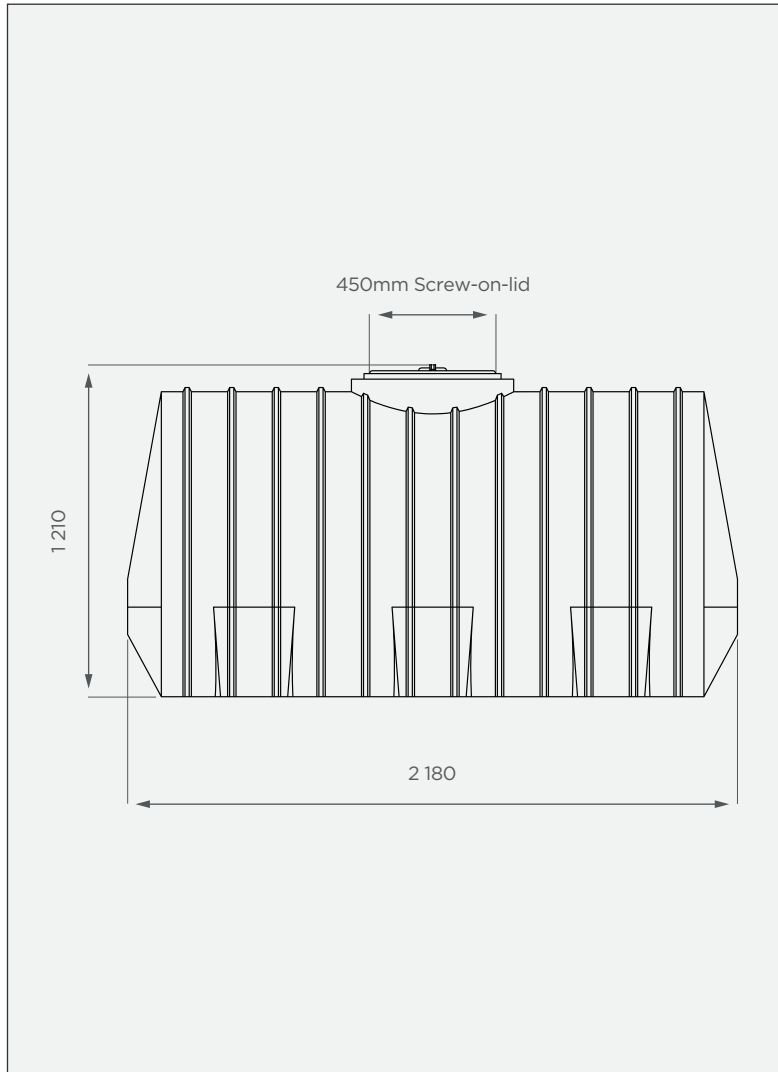

2 500 It Horizontal Water Tank Western Cape Mould

This is a non-stock item in JoJo Green

SIDE VIEW

TOP VIEW

PRODUCT SPECIFICATIONS

Water	SG 1
Outlet	50mm connector
Lid	450mm

Standard Colour

This colour is available at a 14 calendar day lead time.

All dimensions are in millimeters and scale is not 100% to scale. This drawing is the property of JoJo.