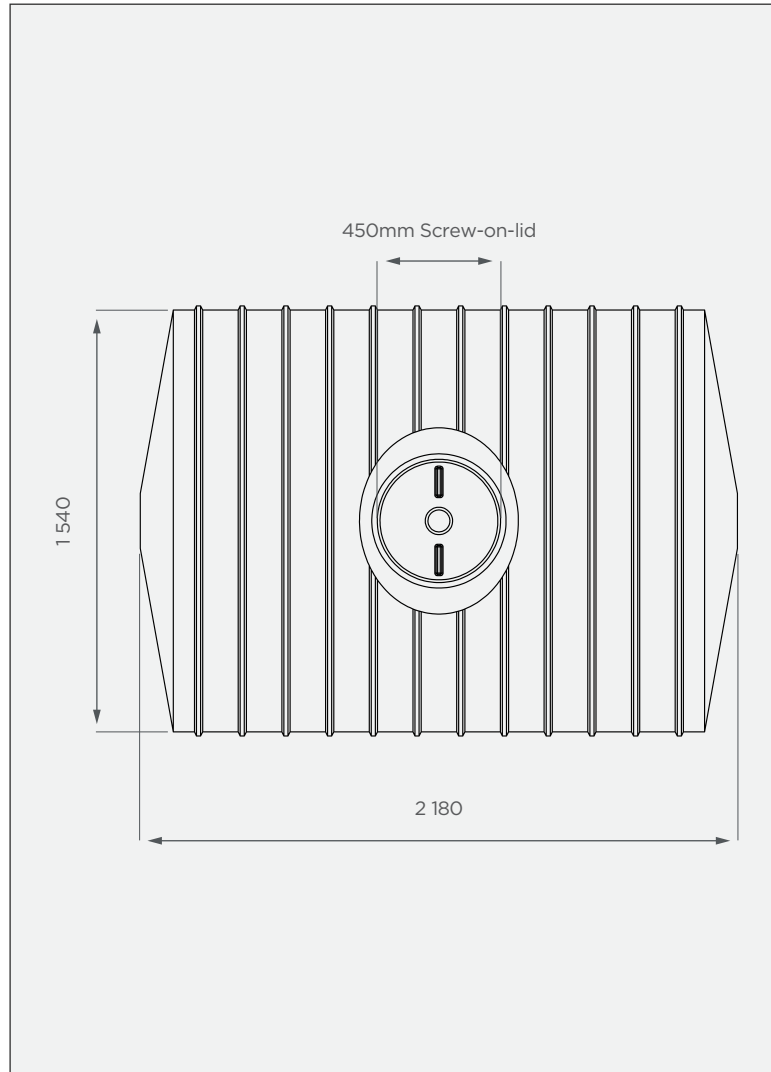

2 500 It Horizontal Water Tank Western Cape Mould

This is a non-stock item in JoJo Green

SIDE VIEW

TOP VIEW

PRODUCT SPECIFICATIONS

Water	SG 1
Outlet	50mm connector
Lid	450mm

Standard Colour

This colour is available at a 14 calendar day lead time.

All dimensions are in millimeters and scale is not 100% to scale. This drawing is the property of JoJo.